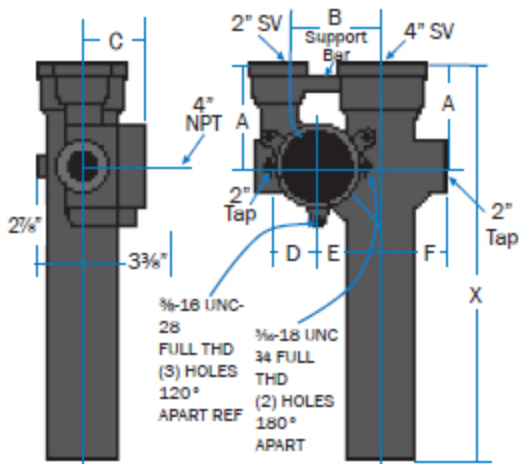

STARTER FITTINGS

SV 973L LEFT HAND STARTER FITTING WITH 4" TAP AND 2" TAPPED "A" SIDE INLET

Part No.	Size	Inlet	A	B	C	D	E	F	X	Wt.
107194	4"	6½"	6½"	6½"	4"	4"	4"	4"	25	39
107217	4"	9½"	9½"	6½"	4"	4"	4"	4"	25	39