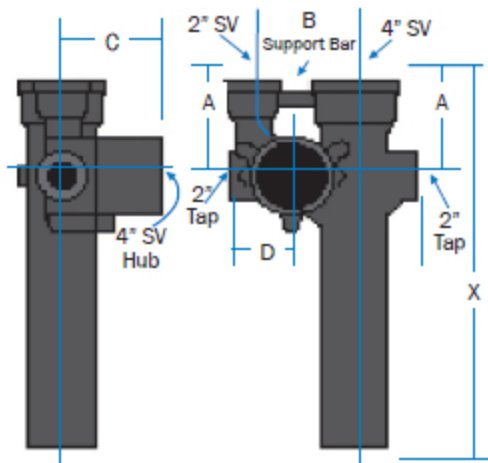

## STARTER FITTINGS

### SV 974L LEFT HAND STARTER FITTING WITH 4" HUB

Part No.	Size	A	B	C	D	X	Wt.
107248	4" with A inlets	6½	0	6½	4	25	39
011093	4" with A & B inlets	6½	18	6½	4	25	44

(Designed for use below or in the floor with bottom-outlet water closets)