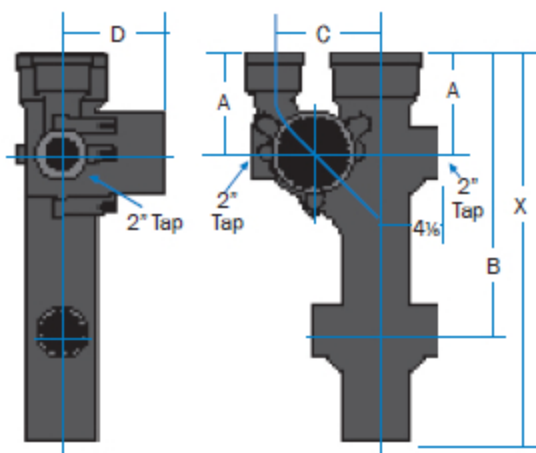

## STARTER FITTINGS

### SV 974L LEFT HAND STARTER FITTING WITH 4" HUB

Part No.	Size	A	B	C	D	X	Wt.
107248	4" with A inlets	6½	0	6½	4	25	39
011093	4" with A & B inlets	6½	18	6½	4	25	44

(Designed for use below or in the floor with bottom-outlet water closets)