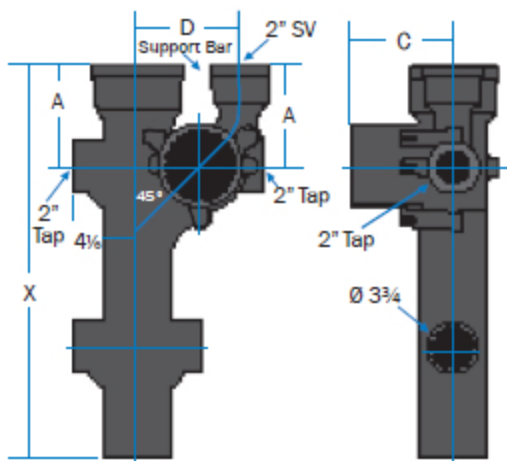

STARTER FITTINGS

SV 974R RIGHT HAND STARTER FITTING WITH 4" HUB

Part No.	Size	A	B	C	D	E	F	Wt.
107231	4" with A inlets	6½	0	6½	4⅞	4	25	39
011094	4" with A & B inlets	6½	18	6½	4⅞	4	25	46

(Designed for use below or in the floor with bottom-outlet water closets)