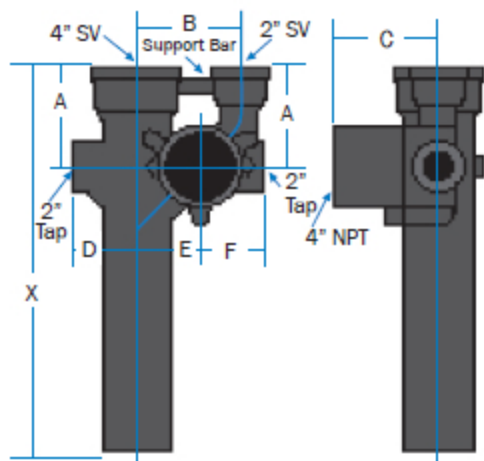

STARTER FITTINGS

SV 974R RIGHT HAND STARTER FITTING WITH 4" HUB

Part No.	Size	A	B	C	D	E	F	Wt.
107231	4" with A inlets	6½	0	6½	4⅞	4	25	39
011094	4" with A & B inlets	6½	18	6½	4⅞	4	25	46

(Designed for use below or in the floor with bottom-outlet water closets)