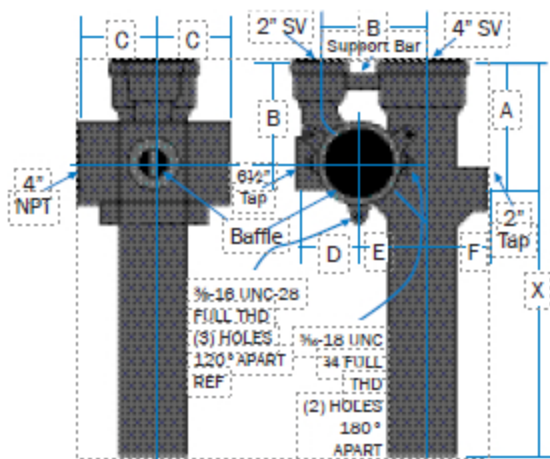

STARTER FITTINGS

SV 975 DOUBLE STARTER FITTING WITH 4" TAP AND 2" TAPPED "A" SIDE INLET

Part No.	Size	A	B	C	D	E	F	X	Wt.
107255	4"	9½	6½	4	4	4	4⅛	25	43