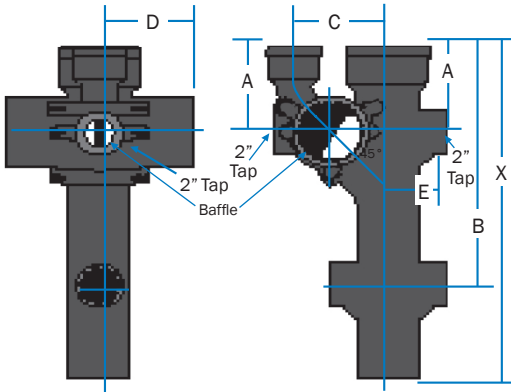

STARTER FITTINGS

SV 976 DOUBLE STARTER FITTING WITH 4" HUB AND 2" TAPPED "A" SIDE INLET

Part No.	Size	A	B	C	D	E	X	Wt.
107262	4" with A inlets	6½	0	6½	4	4	25	51
011095	4" with A & B inlets	6½	18	6½	4	4	25	59

(Designed for use below or in the floor with bottom-outlet water closets)