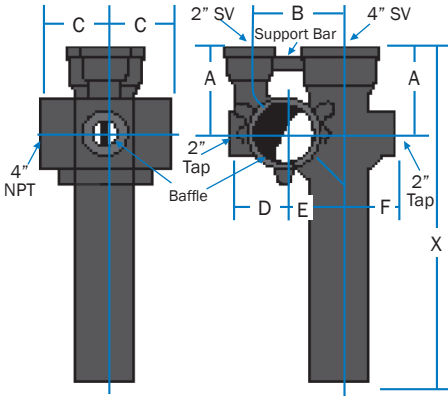

STARTER FITTINGS

SV 976 DOUBLE STARTER FITTING WITH 4" HUB AND 2" TAPPED "A" SIDE INLET

Part No.	Size	A	B	C	D	E	X	Wt.
107262	4" with A inlets	6½	0	6½	4	4	25	51
011095	4" with A & B inlets	6½	18	6½	4	4	25	59

(Designed for use below or in the floor with bottom-outlet water closets)