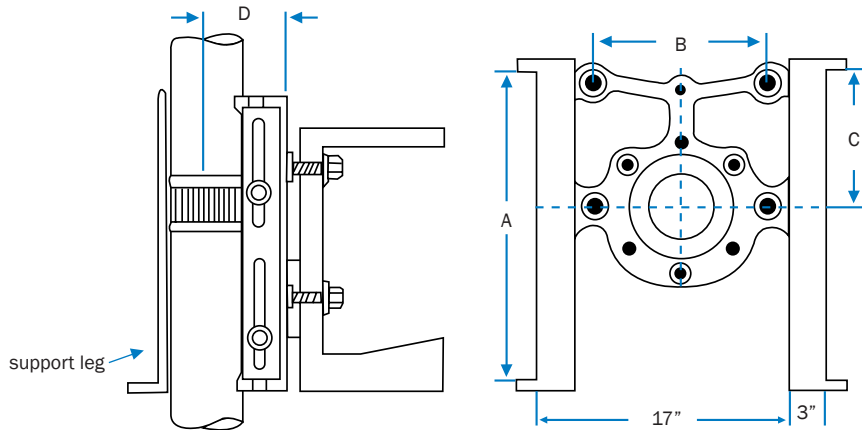

TRIM PACKAGE FOR STARTER FITTINGS

**EZS 22 EXTENDED LEG
(left or right)**

side view

EZS 22 SUPPORT LEG

front view