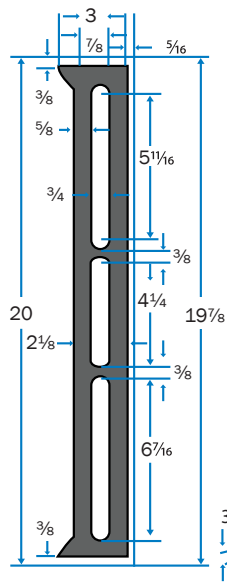

TRIM PACKAGE FOR STARTER FITTINGS

**EZS 22 EXTENDED LEG
(left or right)**

side view

EZS 22 SUPPORT LEG

front view