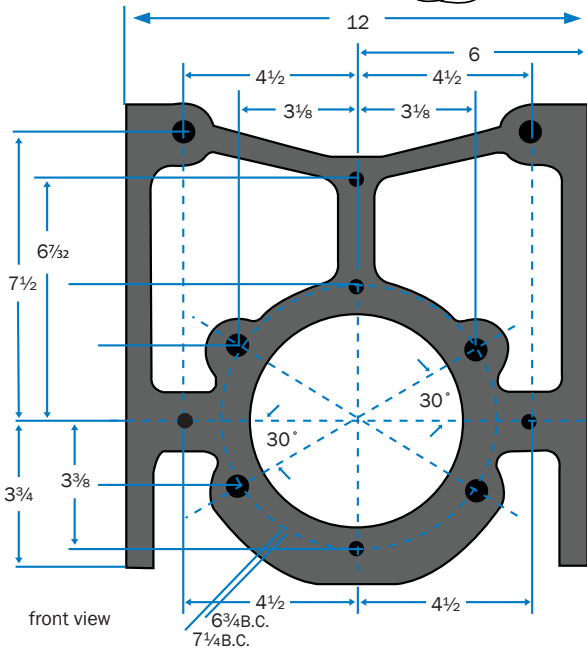

TRIM PACKAGE FOR STARTER FITTINGS

**EZS 22 EXTENDED LEG
(left or right)**

side view

EZS 22 SUPPORT LEG

front view