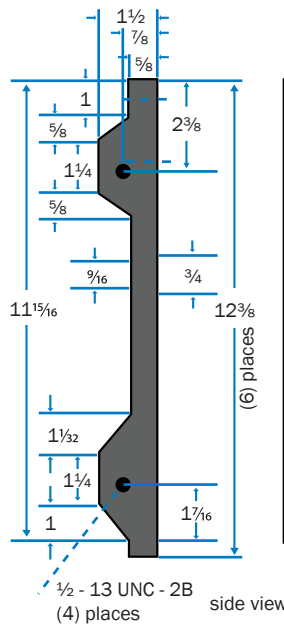

TRIM PACKAGE FOR STARTER FITTINGS

**EZS 22 EXTENDED LEG
(left or right)**

side view

EZS 22 SUPPORT LEG

front view