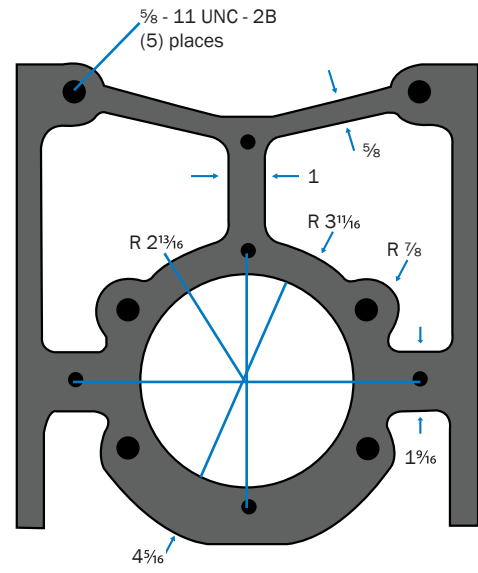

TRIM PACKAGE FOR STARTER FITTINGS

**EZS 22 EXTENDED LEG
(left or right)**

side view

EZS 22 SUPPORT LEG

front view